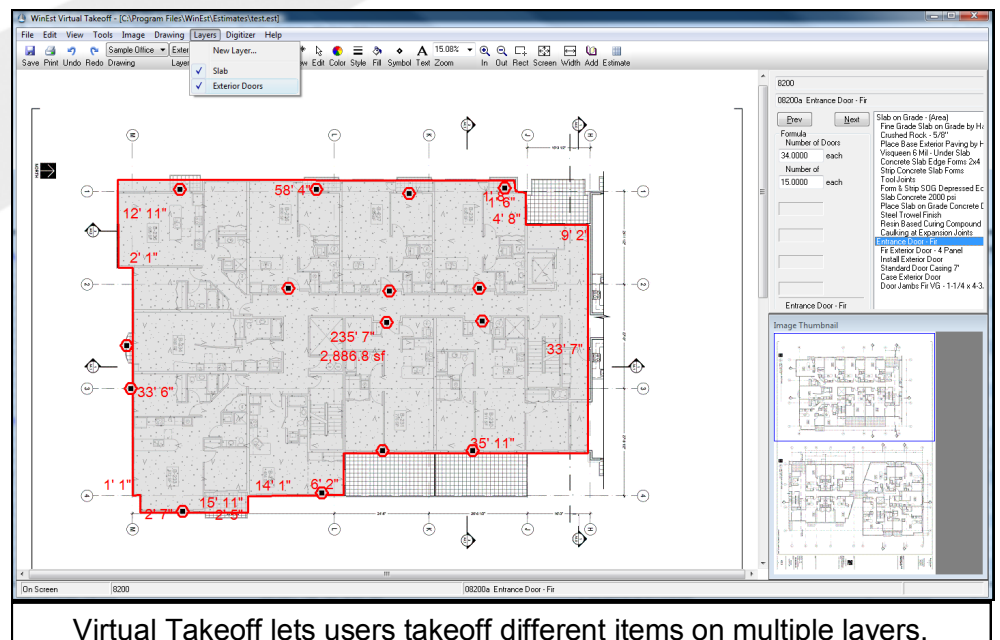

Manage Your Takeoff

- With Virtual Takeoff you can manage your takeoff through advanced features for greater area and item recognition and comprehensive control.

Multiple Colors

- Color-code your estimate layer items for enhanced recognition and navigation.

Multi-layer support

- Sort and separate your objects on individual layers for enhanced viewing, printing, and presentation capabilities.

Built-in symbol library

- Re-sizable shapes and symbols allows you to track and differentiate between different takeoff items and features.

Input Text during Takeoff

- Annotate the drawing image with your takeoff notes or questions.

Area Fills

- See your completed work with customizable images, fills and colors.

Advanced Plan Navigation and Viewing

- Micro-to-Macro Views Easily view your whole plan or just the minute details.
- Scroll Bars - Easy navigation bars simplify on-screen positioning within your plans.

Variable Sample Views

- Plan inversion and brightness controls for easy viewing
- Area and Item Dimensions - View the dimensions of areas, objects, or lines directly on your takeoff.

- Navigable Thumbnails Enable easy navigation, location and place selection

Variable Line Drawing Styles & Colors

Supported Digital Image Files:

.cal, .jpg, .gif, .png, .pdf, .dwg, .bmp, .pvt, .tif, .pln

Virtual Takeoff lets users takeoff different items on multiple layers.

Call 1-800-950-2374 or email info@winest.com for more information